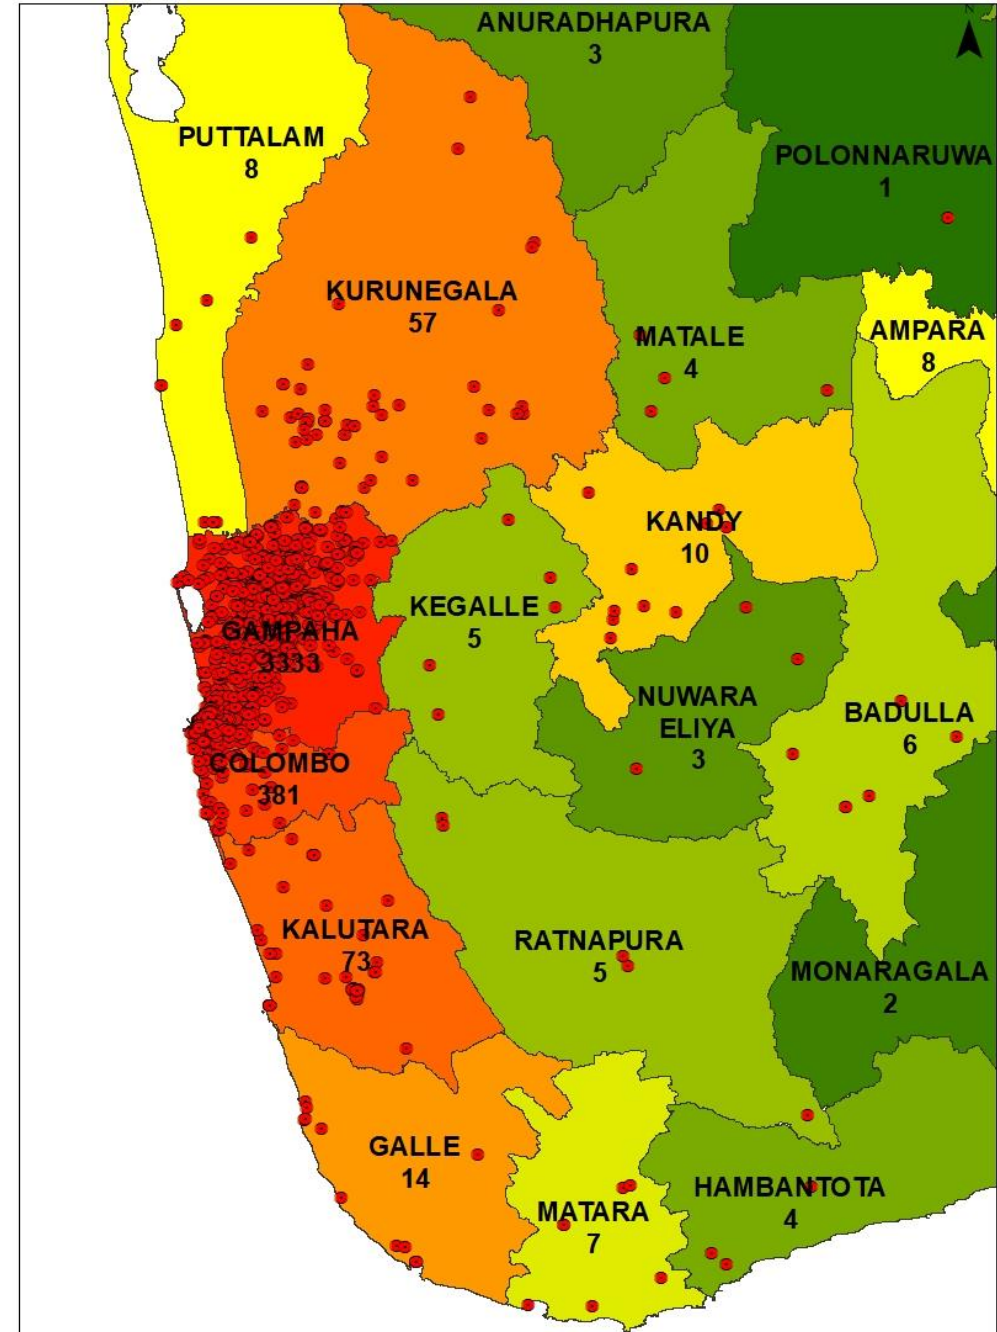

DISTRIBUTION OF COVID19 PATIENT RISK IN DISTRICTS

DISTRIBUTION OF COVID19 PATIENT RISK IN DISTRICTS

DISTRIBUTION OF COVID19 PATIENT RISK IN DS DIVISIONS

DISTRIBUTION OF COVID19 PATIENT RISK IN DS DIVISIONS

DS DIVISION	Count
Minuwangoda	1709
Kelaniya	955
Colombo	262
Divulapitiya	198
Katana	153
Gampaha	60
Mirigama	54
Wattala	54
Attanagalla	52
Kolonnawa	52
Ja-Ela	39
Mahara	31
Mathugama	30
Kuliyapitiya West	24
Beruwala	21
Biyagama	20
Thimbirigasyaya	18
Pannala	9
Negombo	5
Sri Jayawardanapura	5
Kuliyapitiya East	4
Agalawatta	3
Dompe	3
Narammala	2
Bulathsinhala	1
Kaduwela	1
Udubaddawa	1
Total	3766

DISTRIBUTION OF COVID19 PATIENT RISK & CURFEW AREAS

DISTRIBUTION OF COVID19 PATIENT RISK - COLOMBO

COLOMBO	
Kotahena	60
Mattakkuliya	52
Grandpass	43
Wellampitiya	39
Modara/Mattakkuliya	33
Kotahena/Aduruppuwediya	26
Modara	12
Foreshore	9
Kotahena/Keselwatta	8
Borella	7
Dematagoda	7
Maradana	6
Welikada	6
Mulleriyawa	5
Dematagoda/Grandpass/Maligawatta	4
Keselwatta/Damstreet	4
Kotahena/Pettah	4
Maligawatta	4
Gothatuwa	3
Harbour	2
Dematagoda/Borella	1
Dematagoda/Maligawatta	1
Dematagoda/Maradana	1
Gothatuwa/Mulleriyawa	1
Total	338

Legend
● Patient List 25Oct 2020
 Curfew Area

DISTRIBUTION OF COVID19 PATIENT RISK - GAMPAHA

Legend

- Patient List 25 Oct 2020
- Curfew Areas

0 165 330 660 Kilometers

Gampaha	
Minuwangoda	1577
Peliyagoda	930
Katunayaka	127
Veyangoda	122
Divulapitiya	121
Gampaha	121
Wattala	37
Kotadeniyawa	36
Kadawatha	27
Pallewela	24
Ganemulla	19
Kandana	19
Meerigama	19
Kelaniya	15
Katana	14
Kiribathgoda	14
Ragama	14
Kochchikade	11
Pamunugama	11
Ja-ela	10
Sapugaskanda	10
Seeduwa	10
Yakkala	9
Nittambuwa	8
Weeragula	5
Kirindiwela	4
Mahabage	4
Weliweriya	4
Malwathuhipitiya	3
Meegahawatta	3
Negombo	3
Dungalapitiya	1
Raddolugama/Seeduwa	1
Total	1177