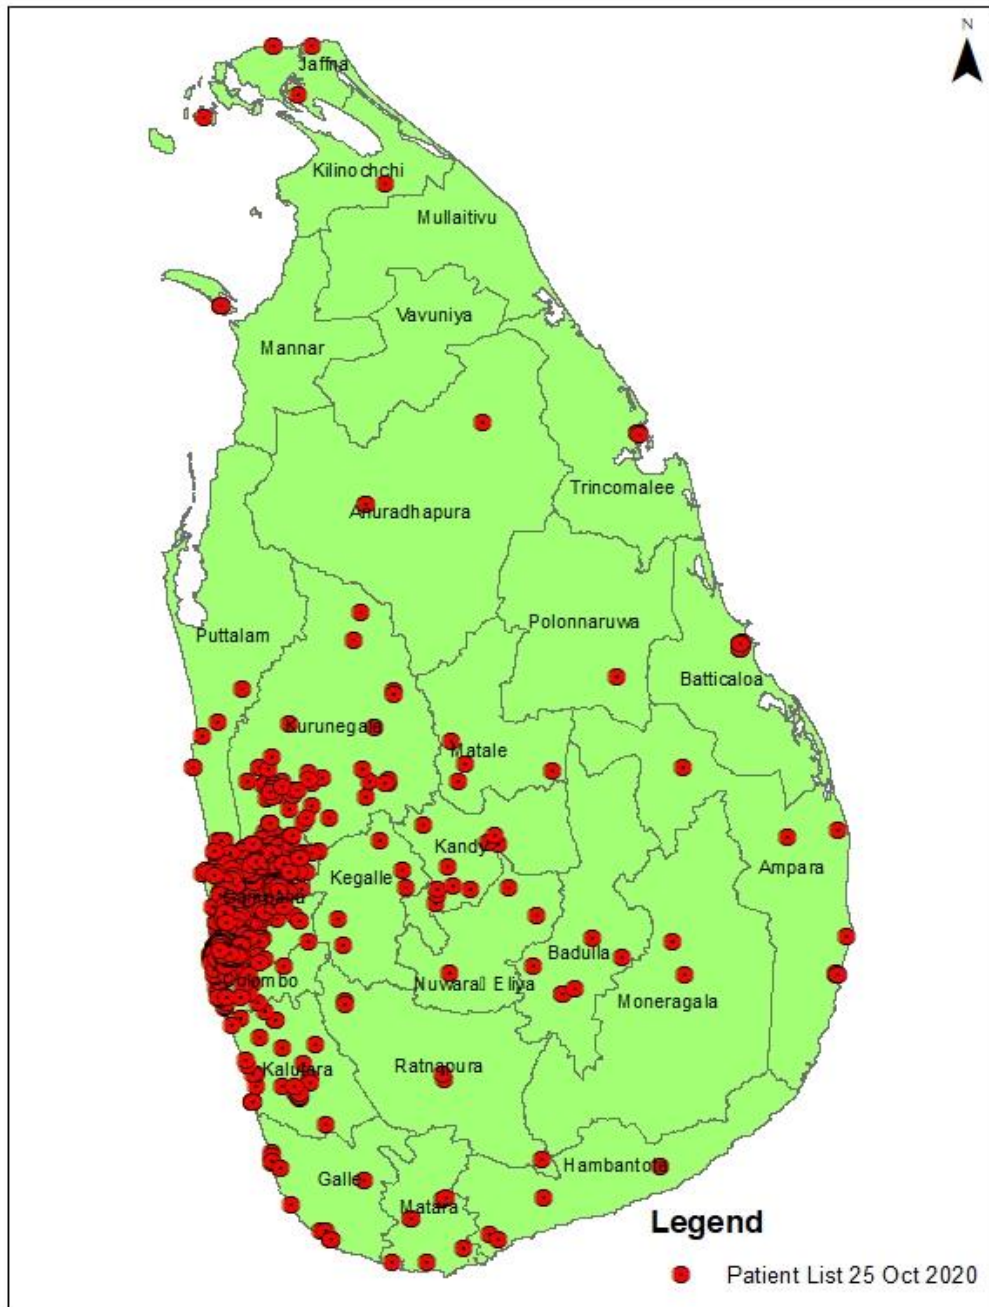

DS DIVISION	Count
Minuwangoda	1709
Kelaniya	955
Colombo	262
Divulapitiya	198
Katana	153
Gampaha	60
Mirigama	54
Wattala	54
Attanagalla	52
Kolonnawa	52
Ja-Ela	39
Mahara	31
Mathugama	30
Kuliyapitiya West	24
Beruwala	21
Biyagama	20
Thimbirigasyaya	18
Pannala	9
Negombo	5
Sri Jayawardanapura	5
Kuliyapitiya East	4
Agalawatta	3
Dompe	3
Narammala	2
Bulathsinhala	1
Kaduwela	1
Udubaddawa	1
Total	3766

DISTRIBUTION OF COVID19 PATIENT RISK & CURFEW AREAS

DISTRIBUTION OF COVID19 PATIENT RISK - COLOMBO

COLOMBO	
Kotahena	60
Mattakkuliya	52
Grandpass	43
Wellampitiya	39
Modara/Mattakkuliya	33
Kotahena/Aduruppuwediya	26
Modara	12
Foreshore	9
Kotahena/Keselwatta	8
Borella	7
Dematagoda	7
Maradana	6
Welikada	6
Mulleriyawa	5
Dematagoda/Grandpass/Maligawatta	4
Keselwatta/Damstreet	4
Kotahena/Pettah	4
Maligawatta	4
Gothatuwa	3
Harbour	2
Dematagoda/Borella	1
Dematagoda/Maligawatta	1
Dematagoda/Maradana	1
Gothatuwa/Mulleriyawa	1
Total	338

Legend
● Patient List 25Oct 2020
 Curfew Area

DISTRIBUTION OF COVID19 PATIENT RISK - GAMPAHA

Legend

- Patient List 25 Oct 2020
- Curfew Areas

0 165 330 660 Kilometers

Gampaha	
Minuwangoda	1577
Peliyagoda	930
Katunayaka	127
Veyangoda	122
Divulapitiya	121
Gampaha	121
Wattala	37
Kotadeniyawa	36
Kadawatha	27
Pallewela	24
Ganemulla	19
Kandana	19
Meerigama	19
Kelaniya	15
Katana	14
Kiribathgoda	14
Ragama	14
Kochchikade	11
Pamunugama	11
Ja-ela	10
Sapugaskanda	10
Seeduwa	10
Yakkala	9
Nittambuwa	8
Weeragula	5
Kirindiwela	4
Mahabage	4
Weliweriya	4
Malwathuhipitiya	3
Meegahawatta	3
Negombo	3
Dungalapitiya	1
Raddolugama/Seeduwa	1
Total	1177

DISTRIBUTION OF COVID19 PATIENT RISK - KURUNEGALA

Kurunegala	
Kuliyapitiya	25
Pannala	8
Giriulla	3
Narammala	3
Dummalasooriya	1
Total	40

Legend

● Patient List 25 Oct 2020

■ Curfew Areas