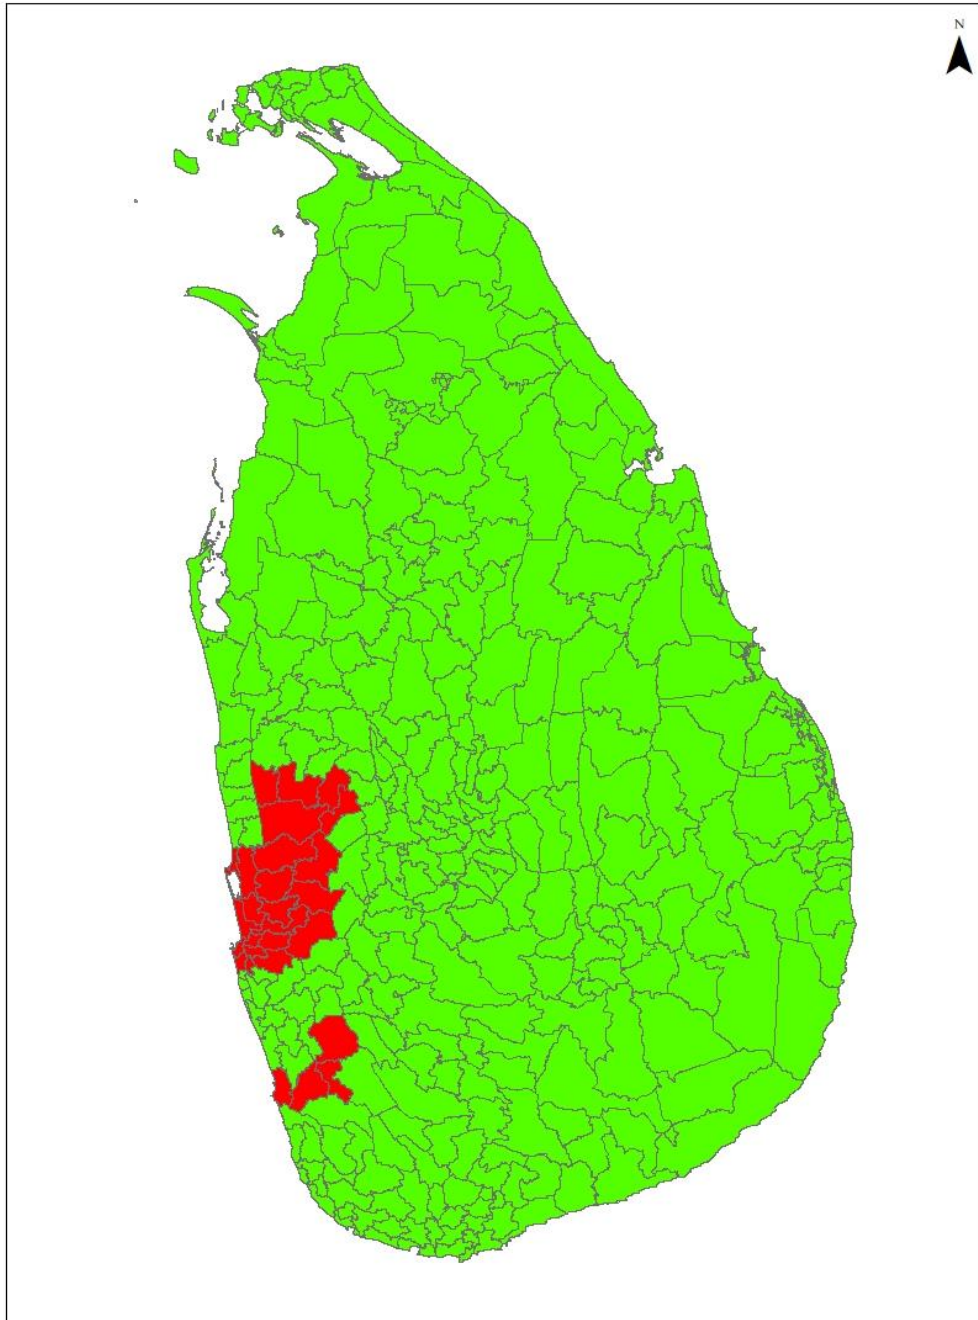

DISTRIBUTION OF COVID19 PATIENT RISK IN DISTRICTS

DISTRIBUTION OF COVID19 PATIENT RISK IN DISTRICTS

DISTRIBUTION OF COVID19 PATIENT RISK IN DS DIVISIONS

DISTRIBUTION OF COVID19 PATIENT RISK IN DS DIVISIONS

DISTRIBUTION OF COVID19 PATIENT RISK & CURFEW AREAS

DISTRIBUTION OF COVID19 PATIENT RISK - COLOMBO

COLOMBO	
Kotahena	60
Mattakkuliya	52
Grandpass	43
Wellampitiya	39
Modara/Mattakkuliya	33
Kotahena/Aduruppuwediya	26
Modara	12
Foreshore	9
Kotahena/Keselwatta	8
Borella	7
Dematagoda	7
Maradana	6
Welikada	6
Mulleriyawa	5
Dematagoda/Grandpass/Maligawatta	4
Keselwatta/Damstreet	4
Kotahena/Pettah	4
Maligawatta	4
Gothatuwa	3
Harbour	2
Dematagoda/Borella	1
Dematagoda/Maligawatta	1
Dematagoda/Maradana	1
Gothatuwa/Mulleriyawa	1
Total	338

Legend
● Patient List 25Oct 2020
 Curfew Area

DISTRIBUTION OF COVID19 PATIENT RISK - GAMPAHA

Legend

- Patient List 25 Oct 2020
- Curfew Areas

0 165 330 660 Kilometers

Gampaha	
Minuwangoda	1577
Peliyagoda	930
Katunayaka	127
Veyangoda	122
Divulapitiya	121
Gampaha	121
Wattala	37
Kotadeniyawa	36
Kadawatha	27
Pallewela	24
Ganemulla	19
Kandana	19
Meerigama	19
Kelaniya	15
Katana	14
Kiribathgoda	14
Ragama	14
Kochchikade	11
Pamunugama	11
Ja-ela	10
Sapugaskanda	10
Seeduwa	10
Yakkala	9
Nittambuwa	8
Weeragula	5
Kirindiwela	4
Mahabage	4
Weliweriya	4
Malwathuhipitiya	3
Meegahawatta	3
Negombo	3
Dungalapitiya	1
Raddolugama/Seeduwa	1
Total	1177

DISTRIBUTION OF COVID19 PATIENT RISK - KURUNEGALA

Kurunegala	
Kuliyapitiya	25
Pannala	8
Giriulla	3
Narammala	3
Dummalasooriya	1
Total	40

Legend

● Patient List 25 Oct 2020

■ Curfew Areas