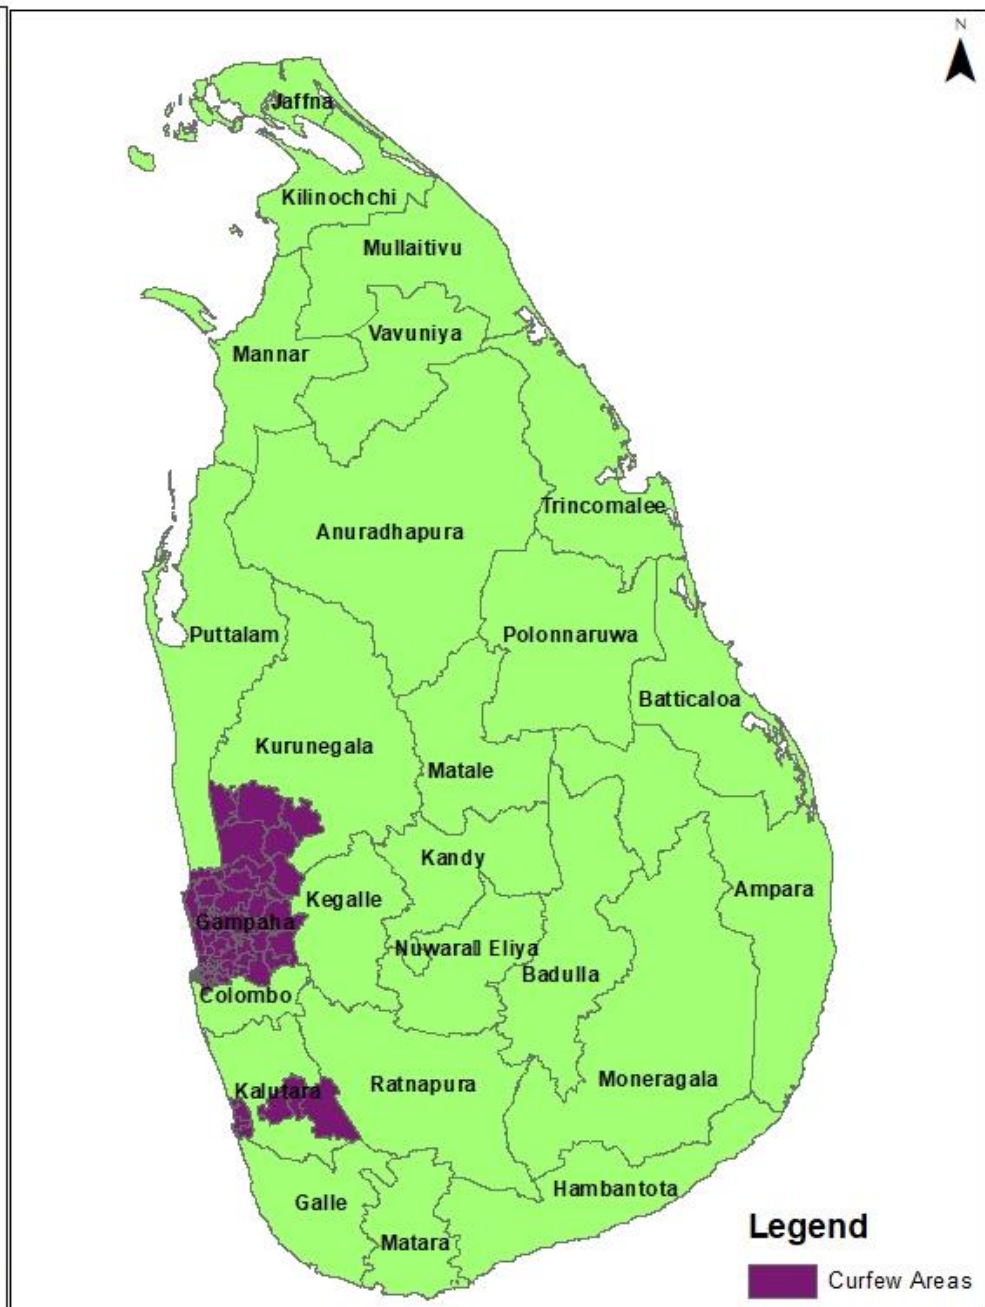

DISTRIBUTION OF COVID19 PATIENT RISK IN DISTRICTS

DISTRIBUTION OF COVID19 PATIENT RISK IN DISTRICTS

DISTRIBUTION OF COVID19 PATIENT RISK IN DS DIVISIONS

DISTRIBUTION OF COVID19 PATIENT RISK IN DS DIVISIONS

DISTRIBUTION OF COVID19 PATIENT RISK & CURFEW AREAS

DISTRIBUTION OF COVID19 PATIENT RISK - COLOMBO

COLOMBO	
Kotahena	60
Mattakkuliya	52
Grandpass	43
Wellampitiya	39
Modara/Mattakkuliya	33
Kotahena/Aduruppuwediya	26
Modara	12
Foreshore	9
Kotahena/Keselwatta	8
Borella	7
Dematagoda	7
Maradana	6
Welikada	6
Mulleriyawa	5
Dematagoda/Grandpass/Maligawatta	4
Keselwatta/Damstreet	4
Kotahena/Pettah	4
Maligawatta	4
Gothatuwa	3
Harbour	2
Dematagoda/Borella	1
Dematagoda/Maligawatta	1
Dematagoda/Maradana	1
Gothatuwa/Mulleriyawa	1
Total	338

Legend
● Patient List 25Oct 2020
 Curfew Area

DISTRIBUTION OF COVID19 PATIENT RISK - GAMPAHA

Legend

- Patient List 25 Oct 2020
- Curfew Areas

0 165 330 660 Kilometers

Gampaha	
Minuwangoda	1577
Peliyagoda	930
Katunayaka	127
Veyangoda	122
Divulapitiya	121
Gampaha	121
Wattala	37
Kotadeniyawa	36
Kadawatha	27
Pallewela	24
Ganemulla	19
Kandana	19
Meerigama	19
Kelaniya	15
Katana	14
Kiribathgoda	14
Ragama	14
Kochchikade	11
Pamunugama	11
Ja-ela	10
Sapugaskanda	10
Seeduwa	10
Yakkala	9
Nittambuwa	8
Weeragula	5
Kirindiwela	4
Mahabage	4
Weliweriya	4
Malwathuhipitiya	3
Meegahawatta	3
Negombo	3
Dungalapitiya	1
Raddolugama/Seeduwa	1
Total	1177

DISTRIBUTION OF COVID19 PATIENT RISK - KURUNEGALA

Kurunegala	
Kuliyapitiya	25
Pannala	8
Giriulla	3
Narammala	3
Dummalasooriya	1
Total	40

Legend

● Patient List 25 Oct 2020

■ Curfew Areas