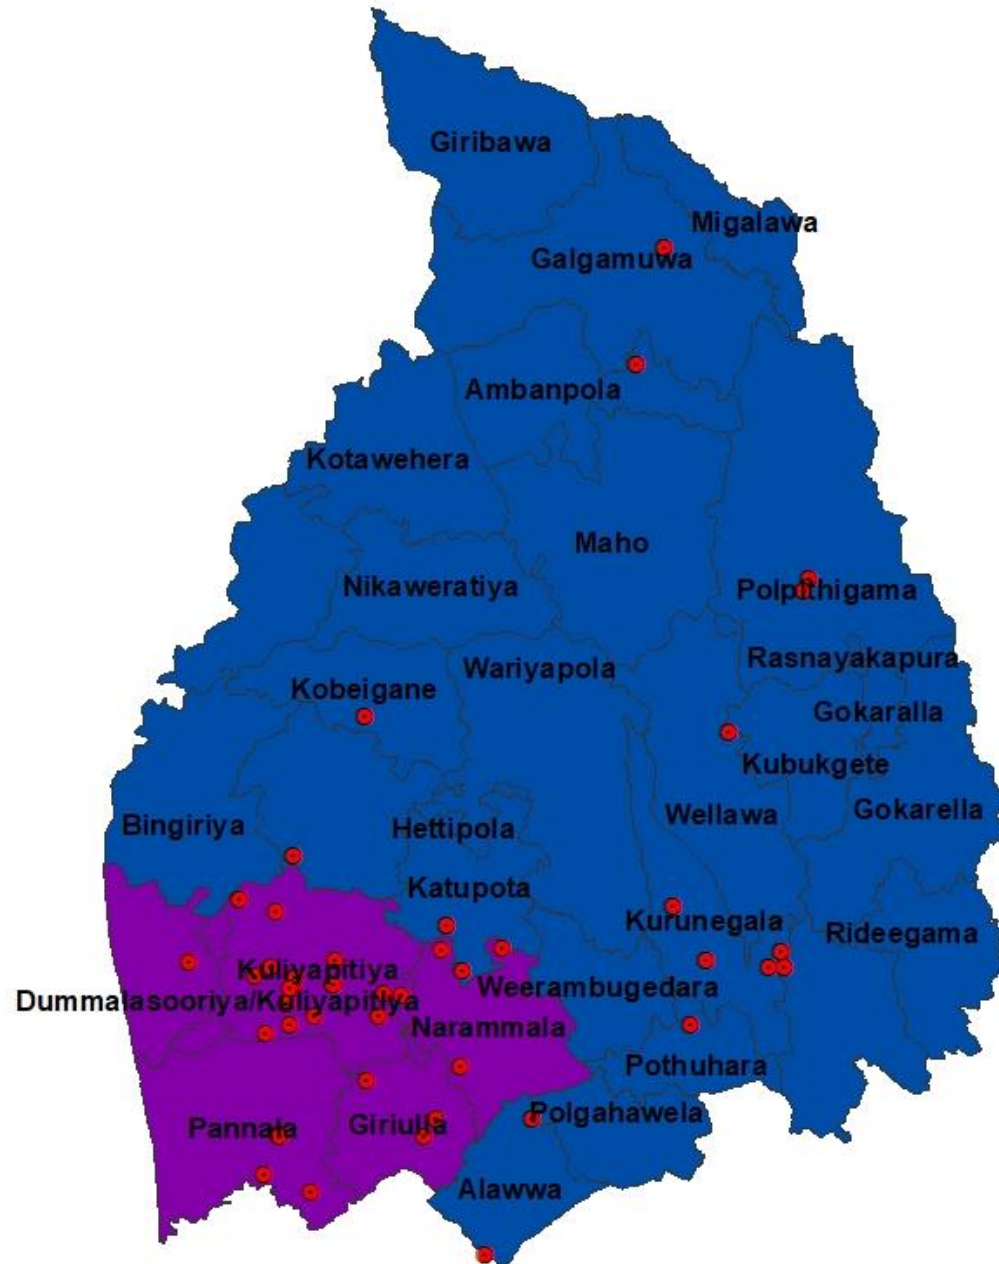

DS DIVISION	Count
Minuwangoda	1709
Kelaniya	955
Colombo	262
Divulapitiya	198
Katana	153
Gampaha	60
Mirigama	54
Wattala	54
Attanagalla	52
Kolonnawa	52
Ja-Ela	39
Mahara	31
Mathugama	30
Kuliyapitiya West	24
Beruwala	21
Biyagama	20
Thimbirigasyaya	18
Pannala	9
Negombo	5
Sri Jayawardanapura	5
Kuliyapitiya East	4
Agalawatta	3
Dompe	3
Narammala	2
Bulathsinhala	1
Kaduwela	1
Udubaddawa	1
Total	3766

DISTRIBUTION OF COVID19 PATIENT RISK & CURFEW AREAS

DISTRIBUTION OF COVID19 PATIENT RISK - COLOMBO

COLOMBO	
Kotahena	60
Mattakkuliya	52
Grandpass	43
Wellampitiya	39
Modara/Mattakkuliya	33
Kotahena/Aduruppuwediya	26
Modara	12
Foreshore	9
Kotahena/Keselwatta	8
Borella	7
Dematagoda	7
Maradana	6
Welikada	6
Mulleriyawa	5
Dematagoda/Grandpass/Maligawatta	4
Keselwatta/Damstreet	4
Kotahena/Pettah	4
Maligawatta	4
Gothatuwa	3
Harbour	2
Dematagoda/Borella	1
Dematagoda/Maligawatta	1
Dematagoda/Maradana	1
Gothatuwa/Mulleriyawa	1
Total	338

Legend
● Patient List 25Oct 2020
 Curfew Area

DISTRIBUTION OF COVID19 PATIENT RISK - GAMPAHA

Legend

- Patient List 25 Oct 2020
- Curfew Areas

0 165 330 660 Kilometers

Gampaha	
Minuwangoda	1577
Peliyagoda	930
Katunayaka	127
Veyangoda	122
Divulapitiya	121
Gampaha	121
Wattala	37
Kotadeniyawa	36
Kadawatha	27
Pallewela	24
Ganemulla	19
Kandana	19
Meerigama	19
Kelaniya	15
Katana	14
Kiribathgoda	14
Ragama	14
Kochchikade	11
Pamunugama	11
Ja-ela	10
Sapugaskanda	10
Seeduwa	10
Yakkala	9
Nittambuwa	8
Weeragula	5
Kirindiwela	4
Mahabage	4
Weliweriya	4
Malwathuhipitiya	3
Meegahawatta	3
Negombo	3
Dungalapitiya	1
Raddolugama/Seeduwa	1
Total	1177

DISTRIBUTION OF COVID19 PATIENT RISK - KURUNEGALA

Kurunegala	
Kuliyapitiya	25
Pannala	8
Giriulla	3
Narammala	3
Dummalasooriya	1
Total	40

Legend

● Patient List 25 Oct 2020

■ Curfew Areas