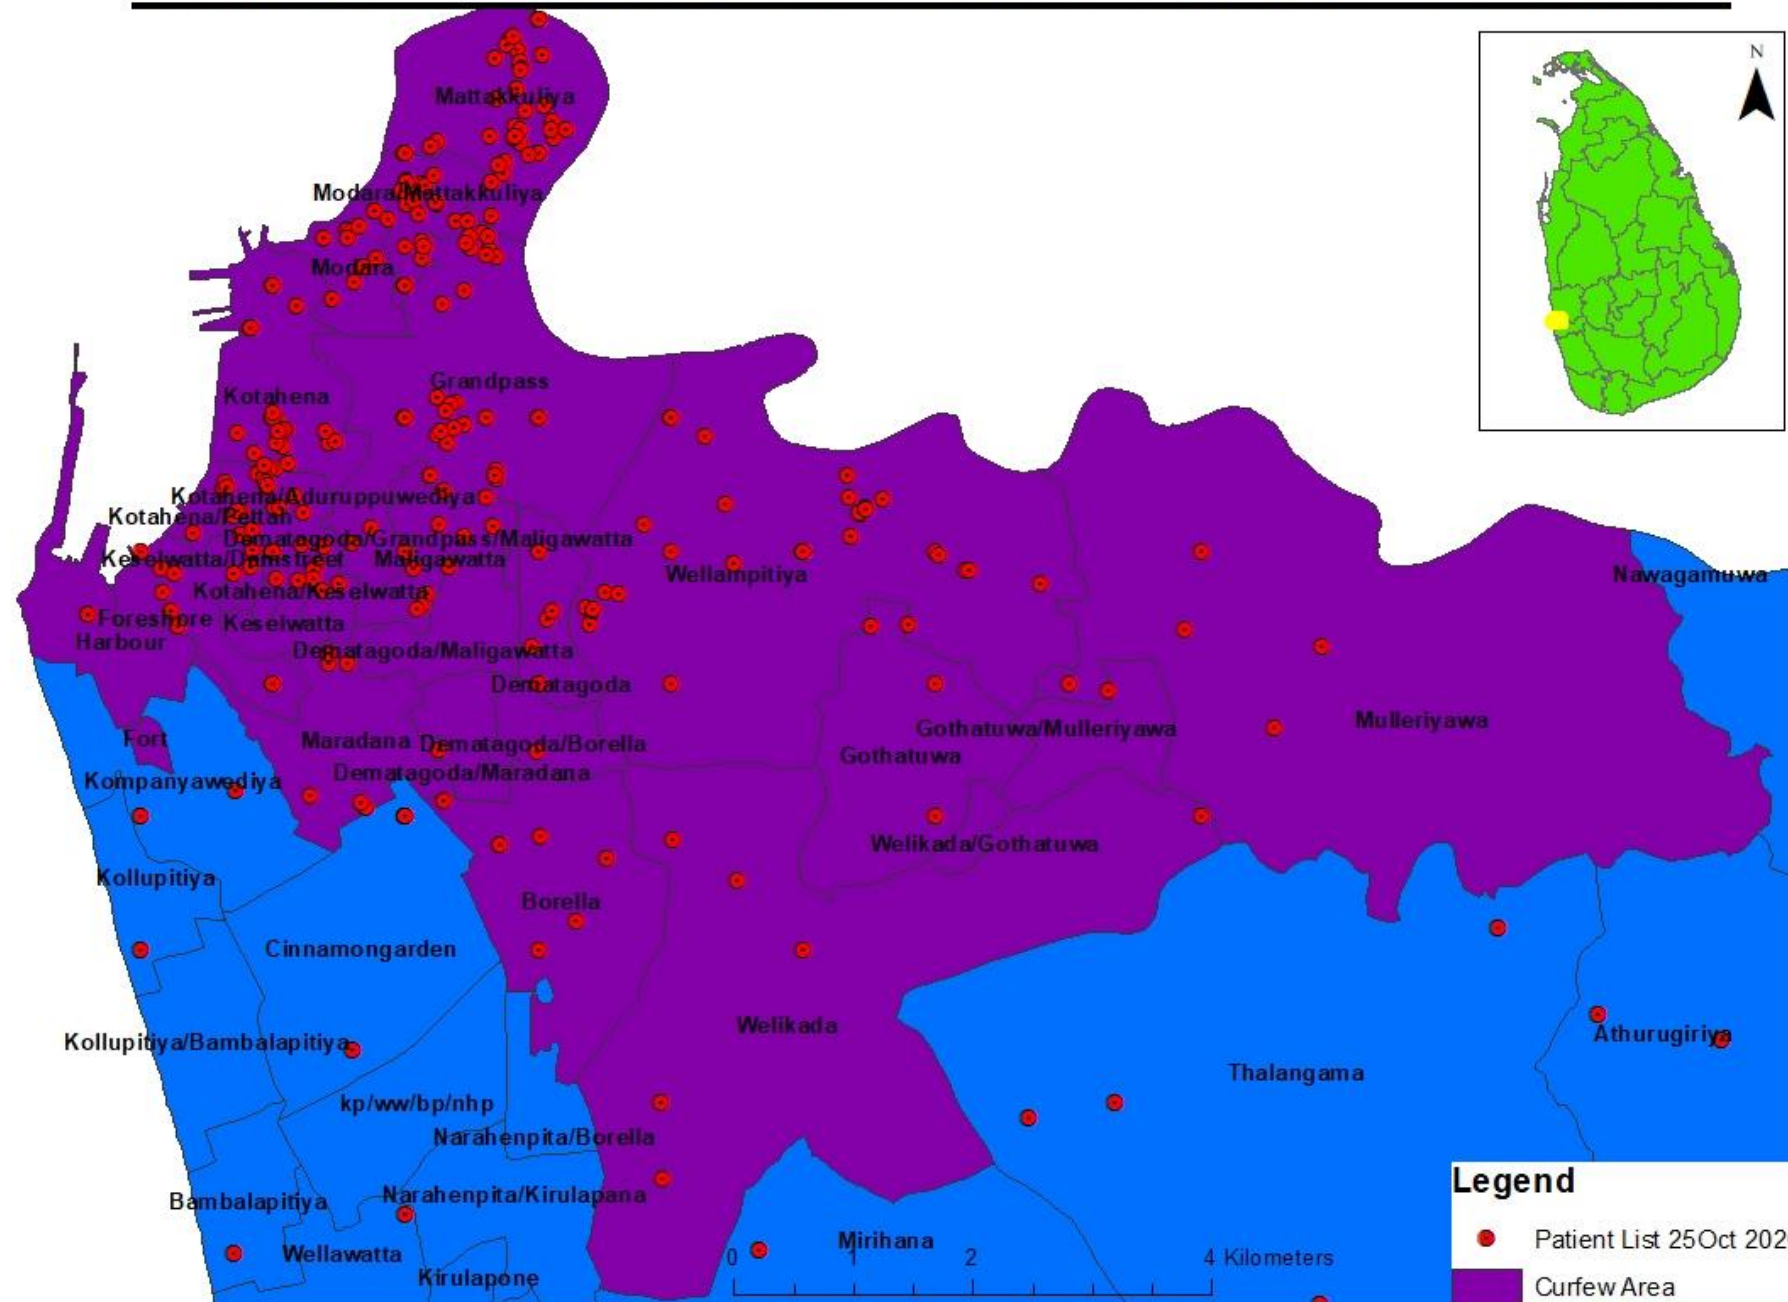

DISTRIBUTION OF COVID19 PATIENT RISK IN DISTRICTS

DISTRIBUTION OF COVID19 PATIENT RISK IN DISTRICTS

DISTRIBUTION OF COVID19 PATIENT RISK IN DS DIVISIONS

DISTRIBUTION OF COVID19 PATIENT RISK IN DS DIVISIONS

DISTRIBUTION OF COVID19 PATIENT RISK & CURFEW AREAS

DISTRIBUTION OF COVID19 PATIENT RISK - COLOMBO

COLOMBO	
Kotahena	60
Mattakkuliya	52
Grandpass	43
Wellampitiya	39
Modara/Mattakkuliya	33
Kotahena/Aduruppuwediya	26
Modara	12
Foreshore	9
Kotahena/Keselwatta	8
Borella	7
Dematagoda	7
Maradana	6
Welikada	6
Mulleriyawa	5
Dematagoda/Grandpass/Maligawatta	4
Keselwatta/Damstreet	4
Kotahena/Pettah	4
Maligawatta	4
Gothatuwa	3
Harbour	2
Dematagoda/Borella	1
Dematagoda/Maligawatta	1
Dematagoda/Maradana	1
Gothatuwa/Mulleriyawa	1
Total	338

Legend
● Patient List 25Oct 2020
 Curfew Area

DISTRIBUTION OF COVID19 PATIENT RISK - GAMPAHA

Legend

- Patient List 25 Oct 2020
- Curfew Areas

0 165 330 660 Kilometers

Gampaha	
Minuwangoda	1577
Peliyagoda	930
Katunayaka	127
Veyangoda	122
Divulapitiya	121
Gampaha	121
Wattala	37
Kotadeniyawa	36
Kadawatha	27
Pallewela	24
Ganemulla	19
Kandana	19
Meerigama	19
Kelaniya	15
Katana	14
Kiribathgoda	14
Ragama	14
Kochchikade	11
Pamunugama	11
Ja-ela	10
Sapugaskanda	10
Seeduwa	10
Yakkala	9
Nittambuwa	8
Weeragula	5
Kirindiwela	4
Mahabage	4
Weliweriya	4
Malwathuhipitiya	3
Meegahawatta	3
Negombo	3
Dungalapitiya	1
Raddolugama/Seeduwa	1
Total	1177

DISTRIBUTION OF COVID19 PATIENT RISK - KURUNEGALA

Kurunegala	
Kuliyapitiya	25
Pannala	8
Giriulla	3
Narammala	3
Dummalasooriya	1
Total	40

Legend

● Patient List 25 Oct 2020

■ Curfew Areas