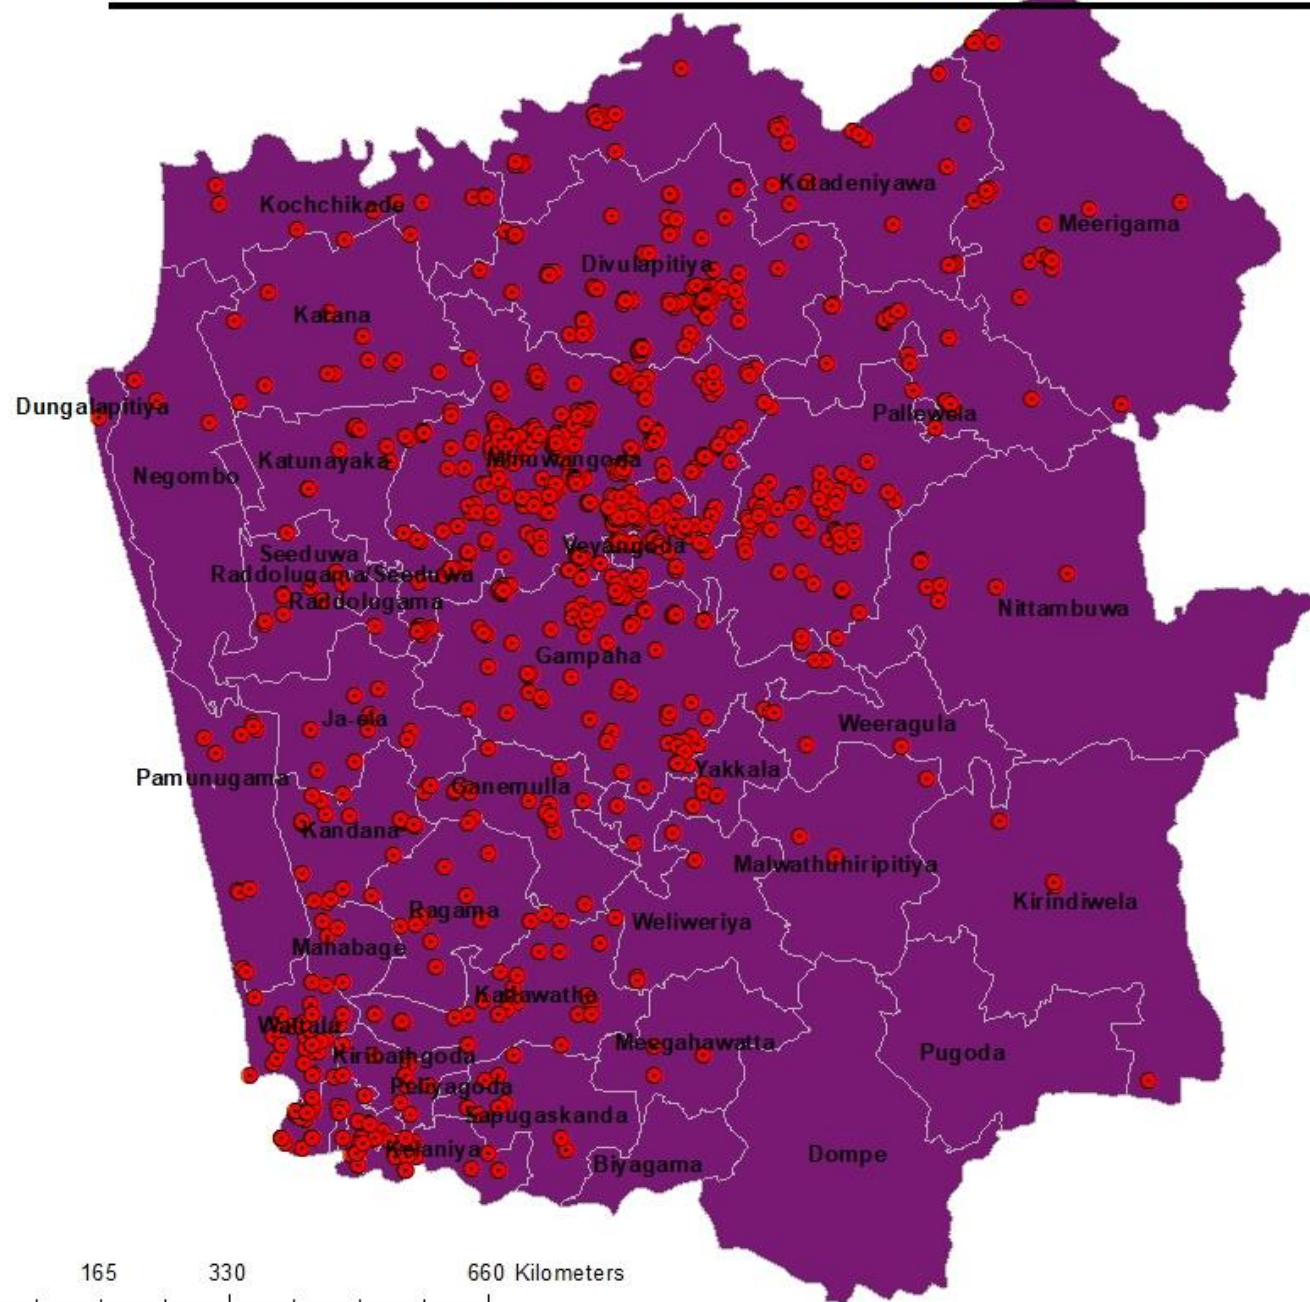

DS DIVISION	Count
Minuwangoda	1709
Kelaniya	955
Colombo	262
Divulapitiya	198
Katana	153
Gampaha	60
Mirigama	54
Wattala	54
Attanagalla	52
Kolonnawa	52
Ja-Ela	39
Mahara	31
Mathugama	30
Kuliyapitiya West	24
Beruwala	21
Biyagama	20
Thimbirigasyaya	18
Pannala	9
Negombo	5
Sri Jayawardanapura	5
Kuliyapitiya East	4
Agalawatta	3
Dompe	3
Narammala	2
Bulathsinhala	1
Kaduwela	1
Udubaddawa	1
Total	3766

DISTRIBUTION OF COVID19 PATIENT RISK & CURFEW AREAS

DISTRIBUTION OF COVID19 PATIENT RISK - COLOMBO

COLOMBO	
Kotahena	60
Mattakkuliya	52
Grandpass	43
Wellampitiya	39
Modara/Mattakkuliya	33
Kotahena/Aduruppuwediya	26
Modara	12
Foreshore	9
Kotahena/Keselwatta	8
Borella	7
Dematagoda	7
Maradana	6
Welikada	6
Mulleriyawa	5
Dematagoda/Grandpass/Maligawatta	4
Keselwatta/Damstreet	4
Kotahena/Pettah	4
Maligawatta	4
Gothatuwa	3
Harbour	2
Dematagoda/Borella	1
Dematagoda/Maligawatta	1
Dematagoda/Maradana	1
Gothatuwa/Mulleriyawa	1
Total	338

Legend
● Patient List 25Oct 2020
 Curfew Area

DISTRIBUTION OF COVID19 PATIENT RISK - GAMPAHA

Legend

- Patient List 25 Oct 2020
- Curfew Areas

0 165 330 660 Kilometers

Gampaha	
Minuwangoda	1577
Peliyagoda	930
Katunayaka	127
Veyangoda	122
Divulapitiya	121
Gampaha	121
Wattala	37
Kotadeniyawa	36
Kadawatha	27
Pallewela	24
Ganemulla	19
Kandana	19
Meerigama	19
Kelaniya	15
Katana	14
Kiribathgoda	14
Ragama	14
Kochchikade	11
Pamunugama	11
Ja-ela	10
Sapugaskanda	10
Seeduwa	10
Yakkala	9
Nittambuwa	8
Weeragula	5
Kirindiwela	4
Mahabage	4
Weliweriya	4
Malwathuhipitiya	3
Meegahawatta	3
Negombo	3
Dungalapitiya	1
Raddolugama/Seeduwa	1
Total	1177

DISTRIBUTION OF COVID19 PATIENT RISK - KURUNEGALA

Kurunegala	
Kuliyapitiya	25
Pannala	8
Giriulla	3
Narammala	3
Dummalasooriya	1
Total	40

Legend

● Patient List 25 Oct 2020

■ Curfew Areas