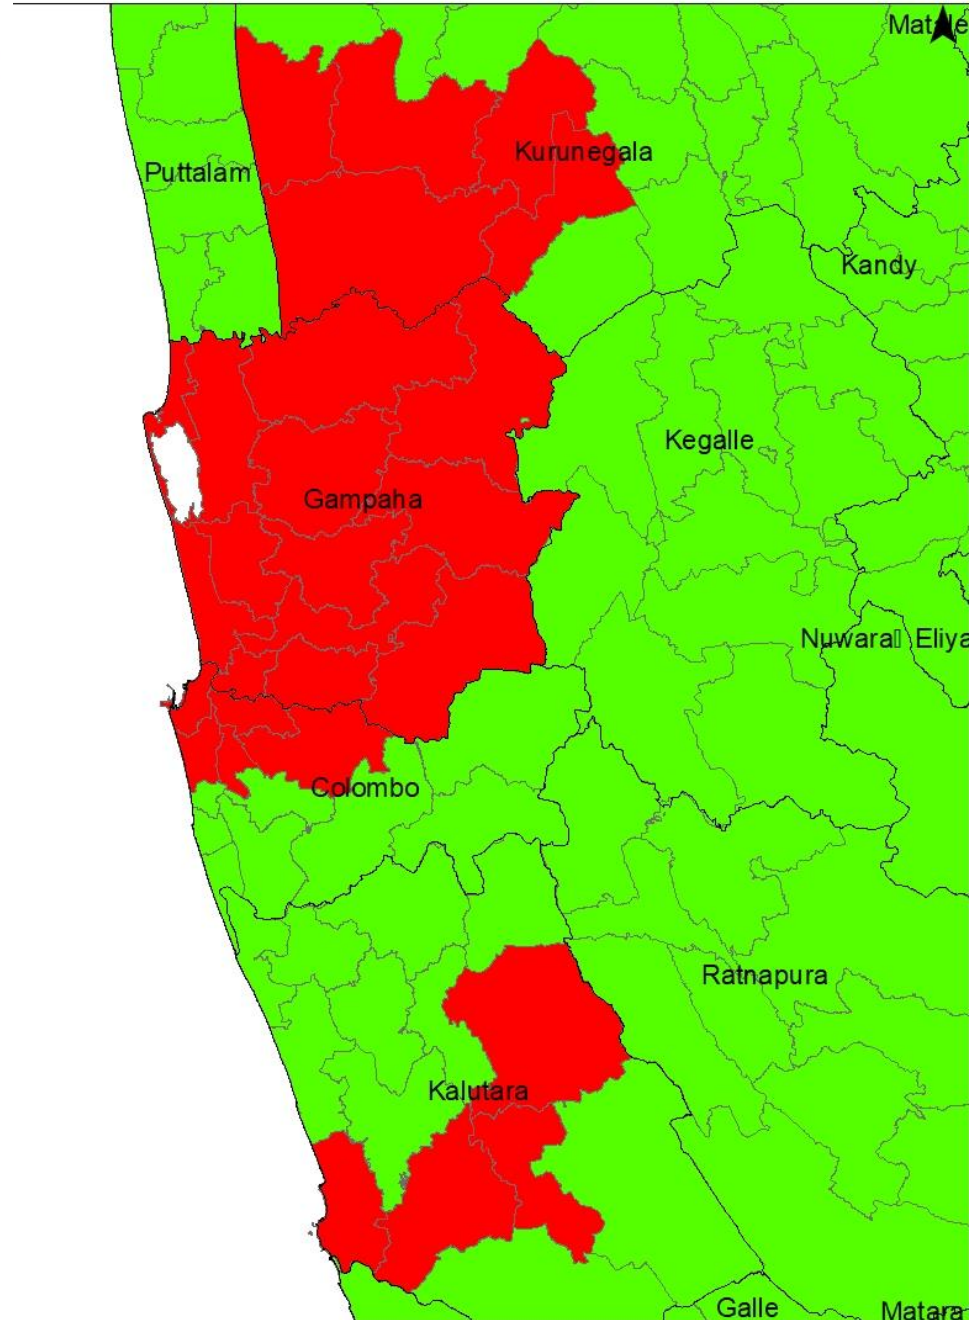

DISTRIBUTION OF COVID19 PATIENT RISK IN DISTRICTS

DISTRIBUTION OF COVID19 PATIENT RISK IN DISTRICTS

DISTRIBUTION OF COVID19 PATIENT RISK IN DS DIVISIONS

DISTRIBUTION OF COVID19 PATIENT RISK IN DS DIVISIONS

DS DIVISION	Count
Minuwangoda	1709
Kelaniya	955
Colombo	262
Divulapitiya	198
Katana	153
Gampaha	60
Mirigama	54
Wattala	54
Attanagalla	52
Kolonnawa	52
Ja-Ela	39
Mahara	31
Mathugama	30
Kuliyapitiya West	24
Beruwala	21
Biyagama	20
Thimbirigasyaya	18
Pannala	9
Negombo	5
Sri Jayawardanapura	5
Kuliyapitiya East	4
Agalawatta	3
Dompe	3
Narammala	2
Bulathsinhala	1
Kaduwela	1
Udubaddawa	1
Total	3766

DISTRIBUTION OF COVID19 PATIENT RISK & CURFEW AREAS

DISTRIBUTION OF COVID19 PATIENT RISK - COLOMBO

COLOMBO	
Kotahena	60
Mattakkuliya	52
Grandpass	43
Wellampitiya	39
Modara/Mattakkuliya	33
Kotahena/Aduruppuwediya	26
Modara	12
Foreshore	9
Kotahena/Keselwatta	8
Borella	7
Dematagoda	7
Maradana	6
Welikada	6
Mulleriyawa	5
Dematagoda/Grandpass/Maligawatta	4
Keselwatta/Damstreet	4
Kotahena/Pettah	4
Maligawatta	4
Gothatuwa	3
Harbour	2
Dematagoda/Borella	1
Dematagoda/Maligawatta	1
Dematagoda/Maradana	1
Gothatuwa/Mulleriyawa	1
Total	338

Legend
● Patient List 25Oct 2020
 Curfew Area

DISTRIBUTION OF COVID19 PATIENT RISK - GAMPAHA

Legend

- Patient List 25 Oct 2020
- Curfew Areas

0 165 330 660 Kilometers

Gampaha	
Minuwangoda	1577
Peliyagoda	930
Katunayaka	127
Veyangoda	122
Divulapitiya	121
Gampaha	121
Wattala	37
Kotadeniyawa	36
Kadawatha	27
Pallewela	24
Ganemulla	19
Kandana	19
Meerigama	19
Kelaniya	15
Katana	14
Kiribathgoda	14
Ragama	14
Kochchikade	11
Pamunugama	11
Ja-ela	10
Sapugaskanda	10
Seeduwa	10
Yakkala	9
Nittambuwa	8
Weeragula	5
Kirindiwela	4
Mahabage	4
Weliweriya	4
Malwathuhipitiya	3
Meegahawatta	3
Negombo	3
Dungalapitiya	1
Raddolugama/Seeduwa	1
Total	1177