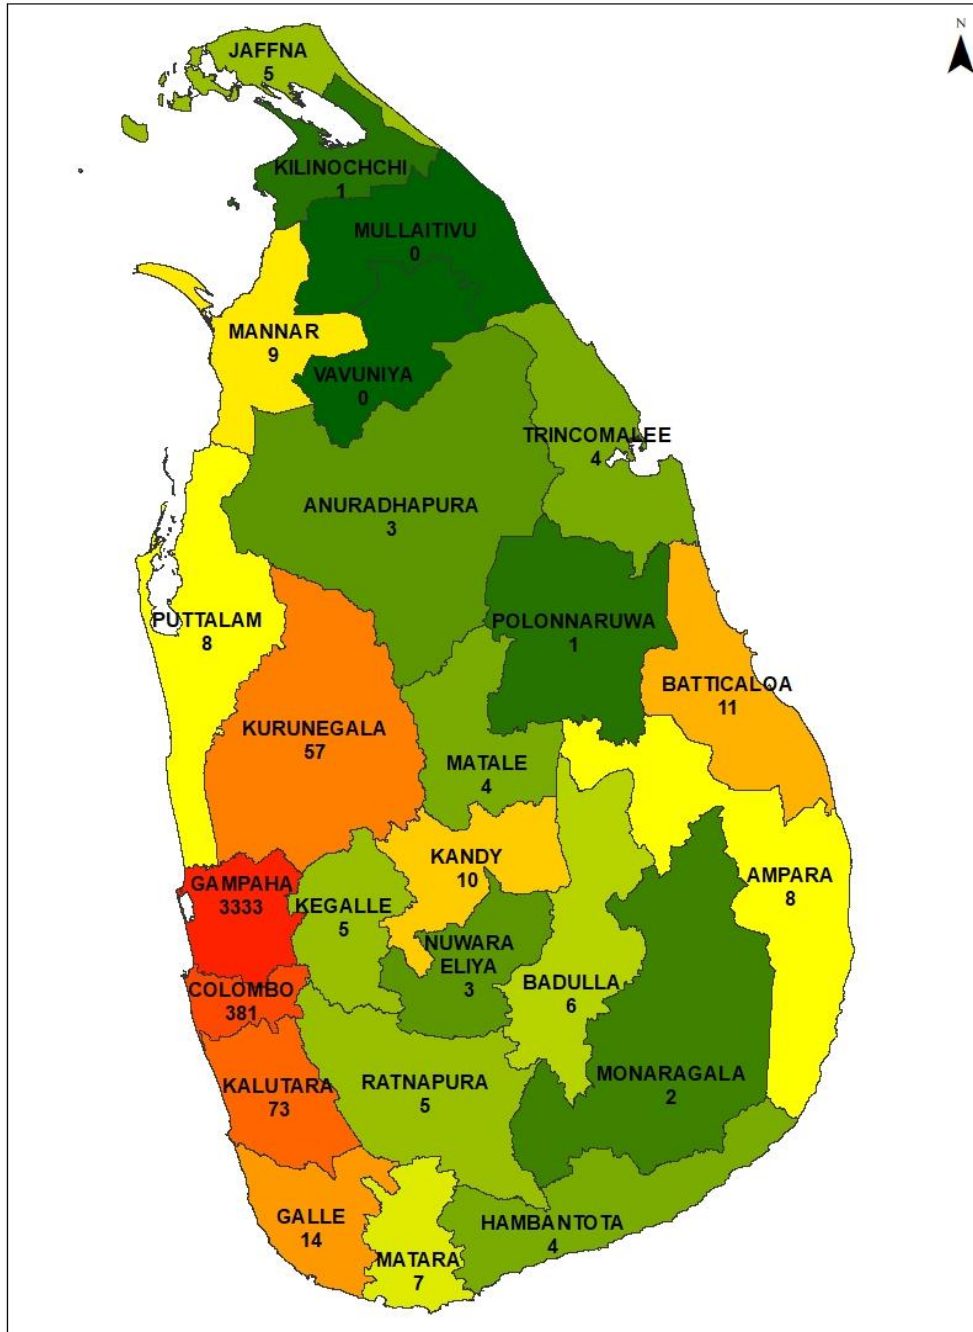

DISTRIBUTION OF COVID19 PATIENT RISK IN DISTRICTS

DISTRIBUTION OF COVID19 PATIENT RISK IN DISTRICTS

DISTRIBUTION OF COVID19 PATIENT RISK IN DS DIVISIONS

DISTRIBUTION OF COVID19 PATIENT RISK IN DS DIVISIONS

DISTRIBUTION OF COVID19 PATIENT RISK & CURFEW AREAS

DISTRIBUTION OF COVID19 PATIENT RISK - COLOMBO

COLOMBO	
Kotahena	60
Mattakkuliya	52
Grandpass	43
Wellampitiya	39
Modara/Mattakkuliya	33
Kotahena/Aduruppuwediya	26
Modara	12
Foreshore	9
Kotahena/Keselwatta	8
Borella	7
Dematagoda	7
Maradana	6
Welikada	6
Mulleriyawa	5
Dematagoda/Grandpass/Maligawatta	4
Keselwatta/Damstreet	4
Kotahena/Pettah	4
Maligawatta	4
Gothatuwa	3
Harbour	2
Dematagoda/Borella	1
Dematagoda/Maligawatta	1
Dematagoda/Maradana	1
Gothatuwa/Mulleriyawa	1
Total	338

Legend
● Patient List 25Oct 2020
 Curfew Area

DISTRIBUTION OF COVID19 PATIENT RISK - GAMPAHA

Legend

- Patient List 25 Oct 2020
- Curfew Areas

0 165 330 660 Kilometers

Gampaha	
Minuwangoda	1577
Peliyagoda	930
Katunayaka	127
Veyangoda	122
Divulapitiya	121
Gampaha	121
Wattala	37
Kotadeniyawa	36
Kadawatha	27
Pallewela	24
Ganemulla	19
Kandana	19
Meerigama	19
Kelaniya	15
Katana	14
Kiribathgoda	14
Ragama	14
Kochchikade	11
Pamunugama	11
Ja-ela	10
Sapugaskanda	10
Seeduwa	10
Yakkala	9
Nittambuwa	8
Weeragula	5
Kirindiwela	4
Mahabage	4
Weliweriya	4
Malwathuhipitiya	3
Meegahawatta	3
Negombo	3
Dungalapitiya	1
Raddolugama/Seeduwa	1
Total	1177

DISTRIBUTION OF COVID19 PATIENT RISK - KURUNEGALA

Kurunegala	
Kuliyapitiya	25
Pannala	8
Giriulla	3
Narammala	3
Dummalasooriya	1
Total	40

Legend

● Patient List 25 Oct 2020

■ Curfew Areas